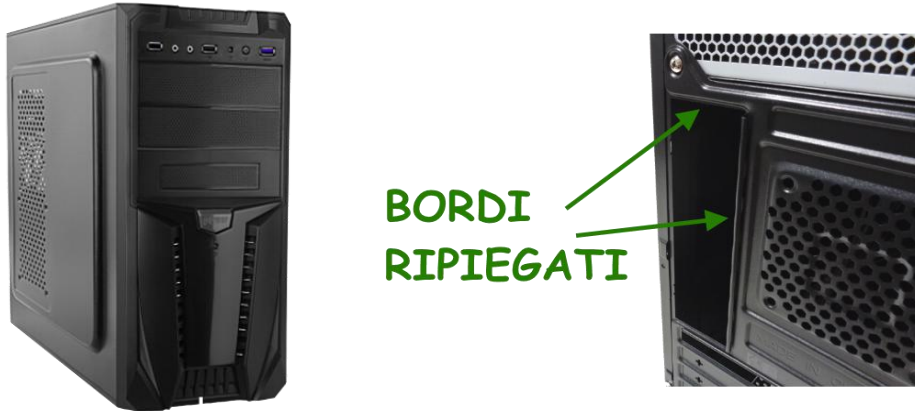

BRAND
CATEGORY
CODE
GTIN
TITLE
IMAGES

ALANTIK
CASE
CASA04
8058772930959
CASE ATX ALANTIK CASA04 WITH PSU

DESCRIPTION

The CASA04 case is an ATX MiddleTower case supplied with an Alantik 500w power supply with a 12cm fan and an Italian power cord.

The interior of the case is painted in black.

The case has a USB 3.0 output and two USB 2.0 outputs. The edges of the internal structure are riveted, the panels on both sides have a camber, the 2 external screws are rubberised.

The particularly low price and a modern design make it a particularly attractive choice for various types of uses and needs also thanks to the extra USB 3.0 output.

COLOR	Black
INTERNAL PAINTING	Black
METAL THICKNESS	0.40mm
NET WEIGHT	3,54Kg
STRUCTURE DIMENSION	175x375x410mm
CASE DIMENSION	175x400x410mm
INTERNAL BAYS FOR DRIVES	3x5.25 " + 3x3.5" + 1x2.5 "
EXTERNAL BAYS FOR DRIVES	2x5.25 " + 1x3.5"
PORTS	1xUSB3.0 + 2xUSB2.0 + Audio
EXPANSION SLOTS	7
MOTHER BOARD	ATX and lower
PSU FORMAT	ATX
POWER SUPPLY POSITION	Above
POWER SUPPLY	Alantik 500watt with 12cm fan
FRONT FANS	no
SUPERIOR FANS	no
REAR FANS	1x8cm (optional)
SIDE FANS	1x12cm (optional)